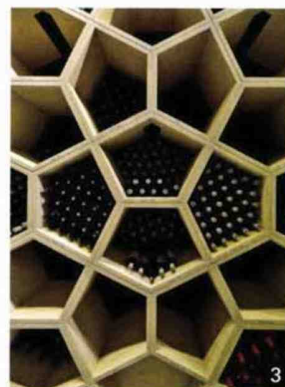

3. Grassi Pietre

www.grassipietre.it

Grassi Pietre est un carrier italien qui apporte son savoir-faire au service des architectes depuis 1850. Pour l'aménagement de la cave à vin Cantina Zymè à Vérone, l'architecte Moreno Zurlo a conçu, grâce à la qualité du matériau, une étagère pentagonale.

Grassi Pietre is an Italian quarrying company which has been providing its expertise to architects since 1850. For the interior design of the Cantina Zymè wine cellar in Verona, architect Moreno Zurlo has designed a pentagonal shelving unit thanks to the quality of the material.